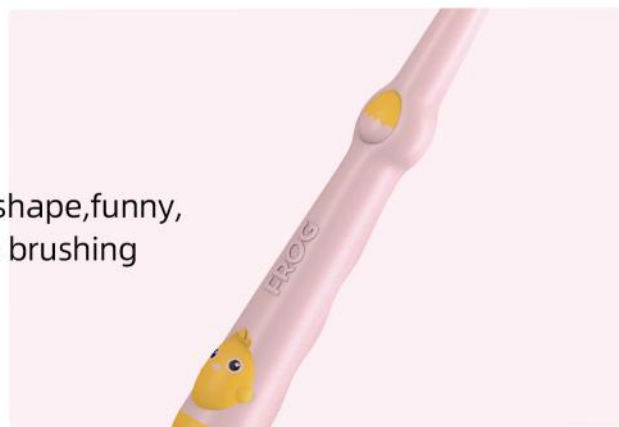

Item NO.:QU981

bristle material	Nylon
handle material	PP+TPE
product size	191*12.7mm
bristle size	0.18mm

Item NO.:QJ127B

bristle material	Nylon
handle material	PP
product size	190*12.5mm
bristle size	0.18mm

Item NO.:QN988

bristle material	Nylon
handle material	PP+TPE
product size	189*13mm
bristle size	0.18mm

Children's Series

Large holes with dense hair
Help to disperse brushing pressure,
gentle care of the gums

0.01mm ultra-fine bristles, fine and gentle
care, deep into the gum line and tooth
seam cleaning.

Cartoon animal shape, funny,
let the baby love brushing

Item NO.:QB816

bristle material	PBT
handle material	PP+TPE
product size	152*11mm
bristle size	0.15mm