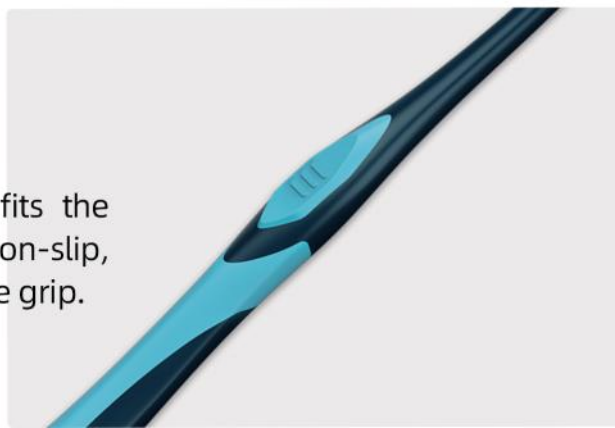

Nylon Series

Dense and well-balanced filament arrangement for even brushing force

Front-driven bristles for deeper penetration into hard-to-brush areas for more thorough cleansing

The handle body fits the palm, multi-zone non-slip, full and comfortable grip.