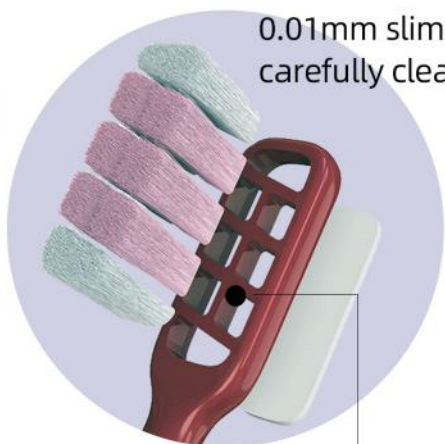

Full-Service Manufacturing

Professional service encompassing all stages of production, from initial product design to mold creation.

Large-Scale Production

Efficient large-scale production capabilities, ensuring a consistent supply of high-quality products. Our annual output exceeds 200 million toothbrushes.

Super High Value Series

designed effectively to drain water

Dense bristles planting relieve teeth gum pressure

0.01mm slim soft bristles carefully clean the teeth

New bristles planting technique

Slim neck brush handle can deeply clean the parts of the mouth that are difficult to brush.